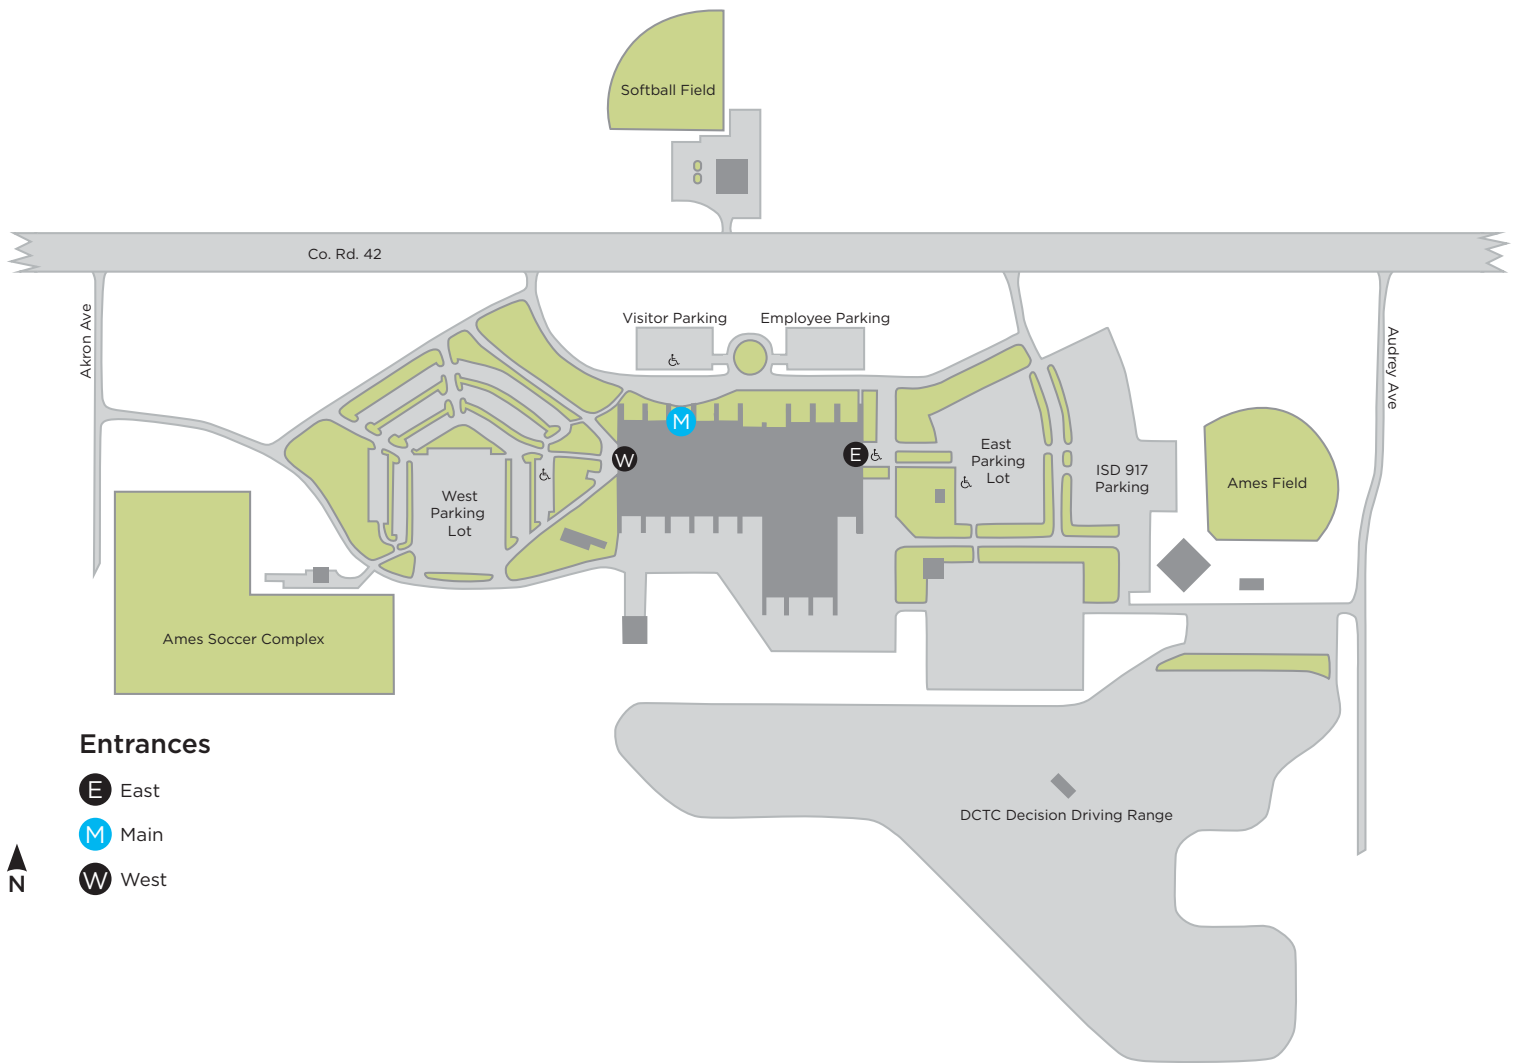

CAMPUS MAP AND DIRECTORY

Building Sections

 100s	 500s
 200s	 600s
 300s	 700s
 400s	 800s

Entrances

 Main	 West	 East
--	--	--

Rooms

- 1** 1-115
Library
- 2** 1-203
Cafeteria
- 3** 1-300
Student Life Center
- 4** 1-301
Bookstore
- 5** 1-515
Health Services
- 6** 1-520
Dakota Room
- 7** 1-706
Wellness Center
- 8** 2-101
TechLab
- 9** 2-103
Writing Center
- 10** 2-110
Enrollment Services
 - Admissions
 - Enrollment Advisors & Financial Aid Specialists
 - Financial Aid
 - Registration
- 11** 2-141
Center for Student Success
 - Counseling
 - Disability Services
 - Math Center
 - TRIO
- 12** 2-201
Tuition/Cashier Window
- 13** 2-202
Career Services
- 14** 2-303
Military and Veterans Service Center

LEVEL 2

LEVEL 1

Entrances

- E** East
- M** Main
- W** West

Dakota County Technical College

1300 145th Street East (Cty Rd 42)
Rosemount, MN 55068

DCTC IT Training Center

3140 Neil Armstrong Blvd.
Eagan, MN 55121

South of the River Education Center

2800 County Road 42 West
Burnsville, MN 55337