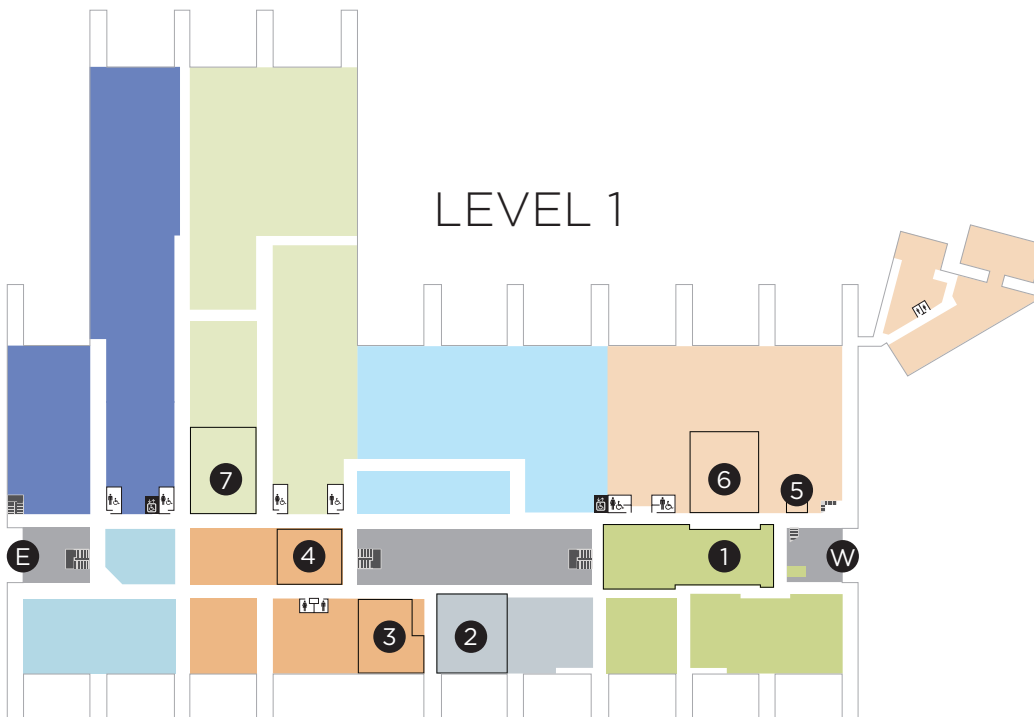

CAMPUS MAP AND DIRECTORY

Building Sections

 100s	 500s
 200s	 600s
 300s	 700s
 400s	 800s

Entrances

 Main	 West	 East
--	--	--

Rooms

- 1** 1-115
Library
- 2** 1-203
Cafeteria
- 3** 1-300
Student Life Center
- 4** 1-301
Bookstore
- 5** 1-515
Health Services
- 6** 1-520
Dakota Room
- 7** 1-706
Wellness Center
- 8** 2-101
TechLab
- 9** 2-103
Writing Center
- 10** 2-110
Enrollment Services
 - Admissions
 - Enrollment Advisors & Financial Aid Specialists
 - Financial Aid
 - Registration
- 11** 2-141
Center for Student Success
 - Counseling
 - Disability Services
 - Math Center
 - TRIO
- 12** 2-201
Tuition/Cashier Window
- 13** 2-202
Career Services
- 14** 2-303
Military and Veterans Service Center

LEVEL 2

LEVEL 1

Entrances

- E** East
- M** Main
- W** West

Dakota County Technical College

1300 145th Street East (Cty Rd 42)
Rosemount, MN 55068

DCTC IT Training Center

3140 Neil Armstrong Blvd.
Eagan, MN 55121