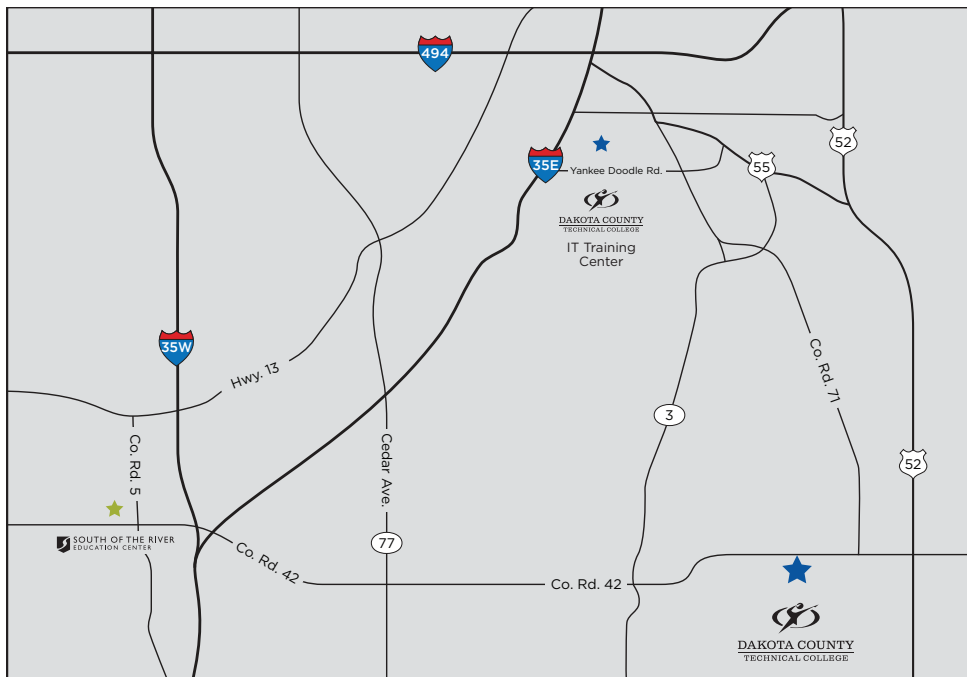

CAMPUS MAP AND DIRECTORY

Building Sections

 100s	 500s
 200s	 600s
 300s	 700s
 400s	 800s

Entrances

 Main	 West	 East
--	--	--

Rooms

- 1** 1-115
Library
- 2** 1-203
Cafeteria
- 3** 1-300
Student Life Center
- 4** 1-301
Bookstore
- 5** 1-515
Health Services
- 6** 1-520
Dakota Room
- 7** 1-706
Wellness Center
- 8** 2-101
TechLab
- 9** 2-103
Writing Center
- 10** 2-110
Enrollment Services
 - Admissions
 - Enrollment Advisors & Financial Aid Specialists
 - Financial Aid
 - Registration
- 11** 2-141
Center for Student Success
 - Counseling
 - Disability Services
 - Math Center
 - TRIO
- 12** 2-201
Tuition/Cashier Window
- 13** 2-202
Career Services
- 14** 2-303
Military and Veterans Service Center

LEVEL 2

LEVEL 1

Entrances

- E** East
- M** Main
- W** West

Dakota County Technical College

1300 145th Street East (Cty Rd 42)
Rosemount, MN 55068

DCTC IT Training Center

3140 Neil Armstrong Blvd.
Eagan, MN 55121

South of the River Education Center

2800 County Road 42 West
Burnsville, MN 55337