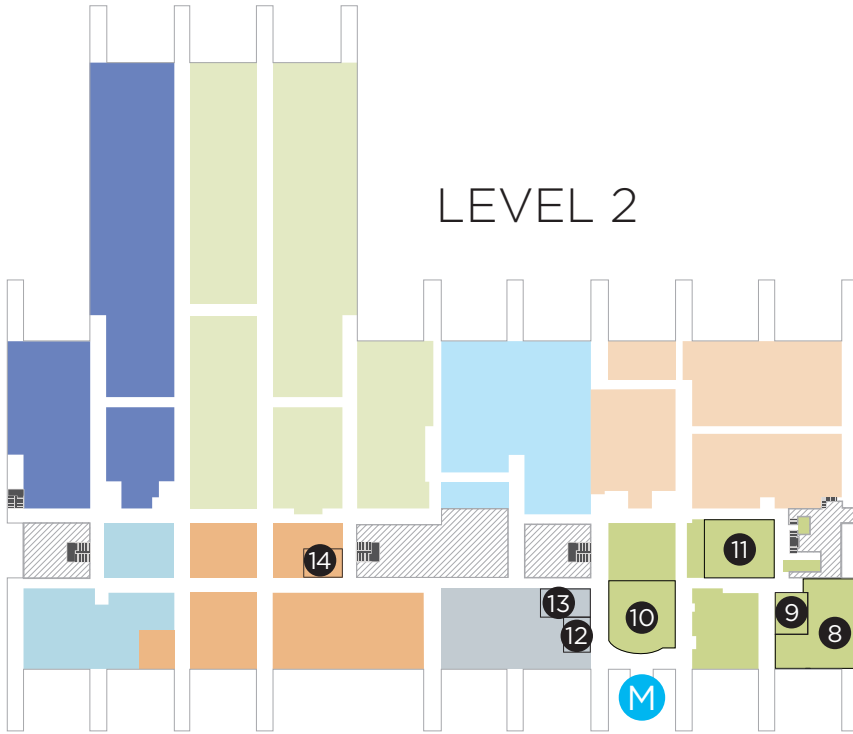

CAMPUS MAP AND DIRECTORY

Building Sections

 100s	 500s
 200s	 600s
 300s	 700s
 400s	 800s

Entrances

 Main	 West	 East
--	--	--

Rooms

- 1** 1-115
Library
- 2** 1-203
Cafeteria
- 3** 1-300
Student Life Center
- 4** 1-301
Bookstore
- 5** 1-515
Health Services
- 6** 1-520
Dakota Room
- 7** 1-706
Wellness Center
- 8** 2-101
TechLab
- 9** 2-103
Writing Center
- 10** 2-110
Enrollment Services
 - Admissions
 - Enrollment Advisors & Financial Aid Specialists
 - Financial Aid
 - Registration
- 11** 2-141
Center for Student Success
 - Counseling
 - Disability Services
 - Math Center
 - TRIO
- 12** 2-201
Tuition/Cashier Window
- 13** 2-202
Career Services
- 14** 2-303
Military and Veterans Service Center

LEVEL 2

LEVEL 1

Entrances

- E** East
- M** Main
- W** West

Dakota County Technical College

1300 145th Street East (Cty Rd 42)
Rosemount, MN 55068

DCTC IT Training Center

3140 Neil Armstrong Blvd.
Eagan, MN 55121