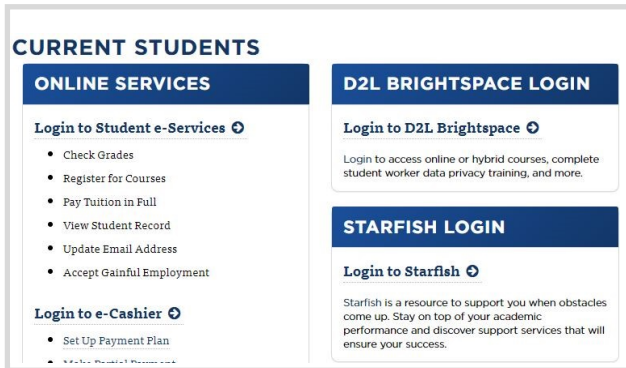

How to Log In to D2L—Online Orientation

1. Go to www.dctc.edu

2. Click on **Current Students**

3. Click on **Login to D2L Brightspace**

4. Click on **Sign on with StarID**

5. Type in your StarID and Password
Then click **Sign on**

6. Click on the **Dakota County Technical College Online Orientation** course icon