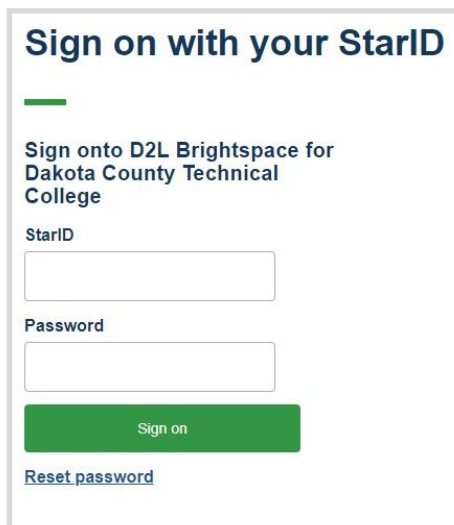

How to Log In to D2L—Online Orientation

1. Go to www.dctc.edu

2. Click on **Current Students**

3. Click on **Login to D2L Brightspace**

4. Click on **Sign on with StarID**

5. Type in your StarID and Password
Then click **Sign on**

6. Click on the **Dakota County Technical College Online Orientation** course icon