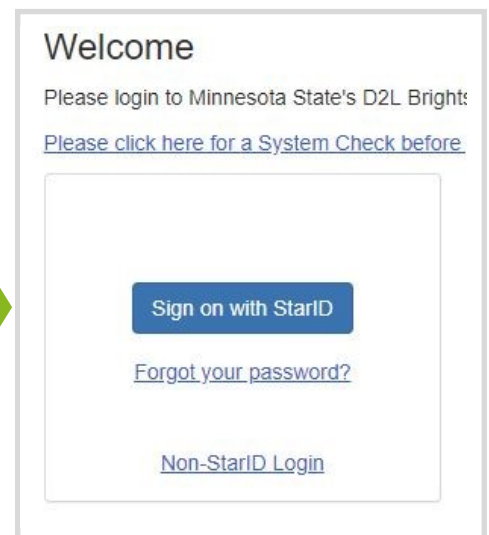

How to Log In to D2L—Online Orientation

1. Go to www.dctc.edu

2. Click on **Current Students**

3. Click on **Login to D2L Brightspace**

4. Click on **Sign on with StarID**

5. Type in your StarID and Password
Then click **Sign on**

6. Click on the **Dakota County Technical College Online Orientation** course icon