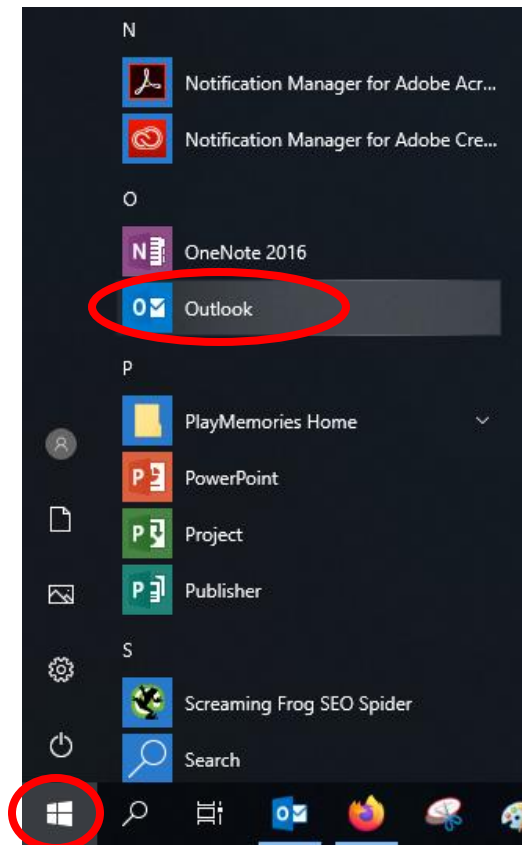

Which version of Outlook do I have?

If your Start Menu icon looks like this, you have Outlook 2016.

If your Start Menu icon looks like this, you have Outlook 2019.

The Start Menu is at the bottom left of your screen.